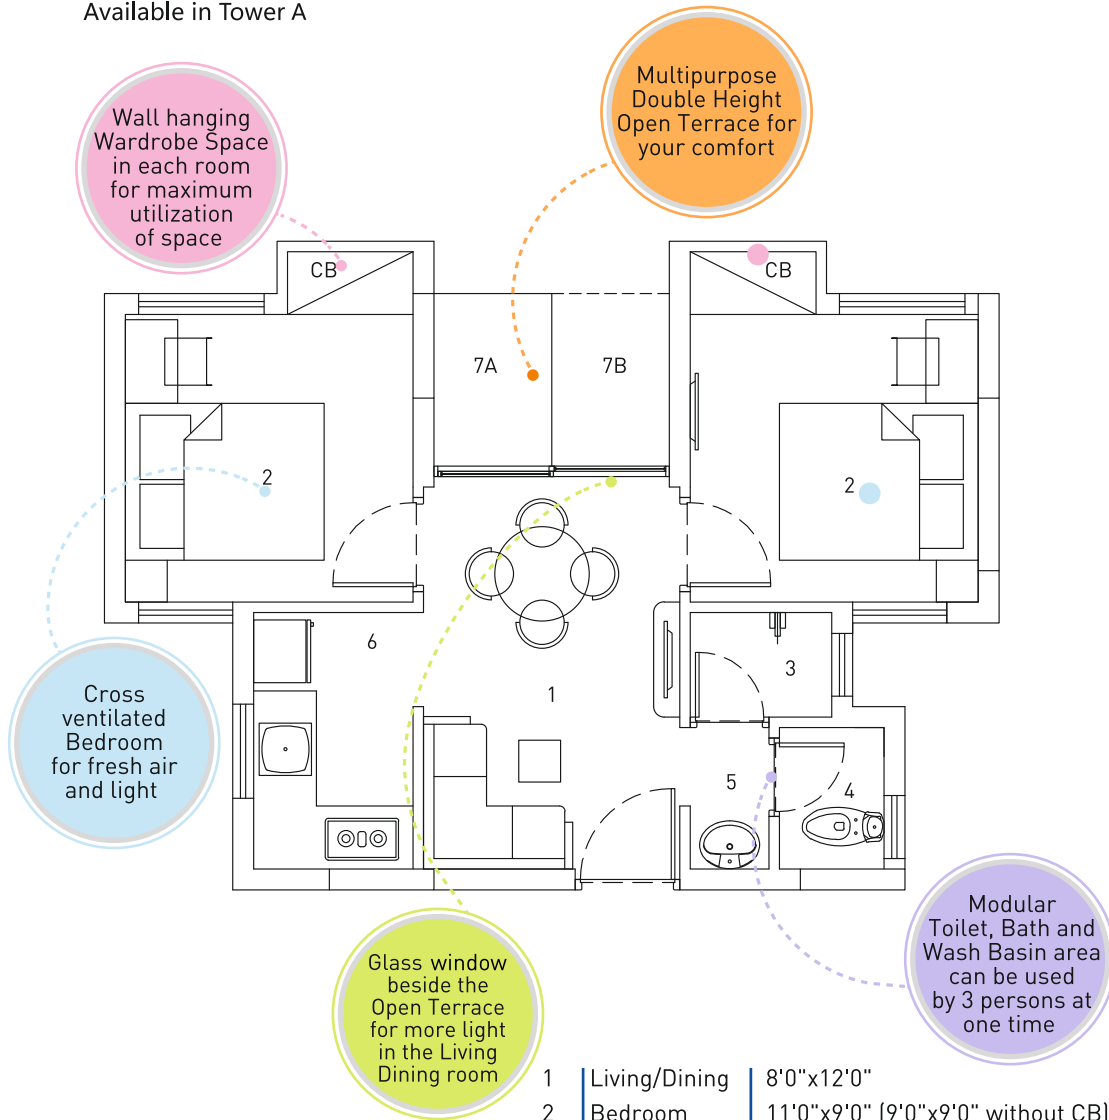

FLAT B | 2B 1T

Available in Tower A

Carpet area 369 sq.ft.

Built up area 446 sq.ft.

Standard built up area 620 sq.ft.

1	Living/Dining	8'0"x12'0"
2	Bedroom	11'0"x9'0" (9'0"x9'0" without CB)
3	Bathroom	4'5"x3'3"
4	WC	3'3"x4'5"
5	Basin	4'5"x2'6"
6	Kitchen	5'0"x8'0"
7A*	Open terrace	3'8"x5'5"
7B*	Open terrace	3'8"x5'5"