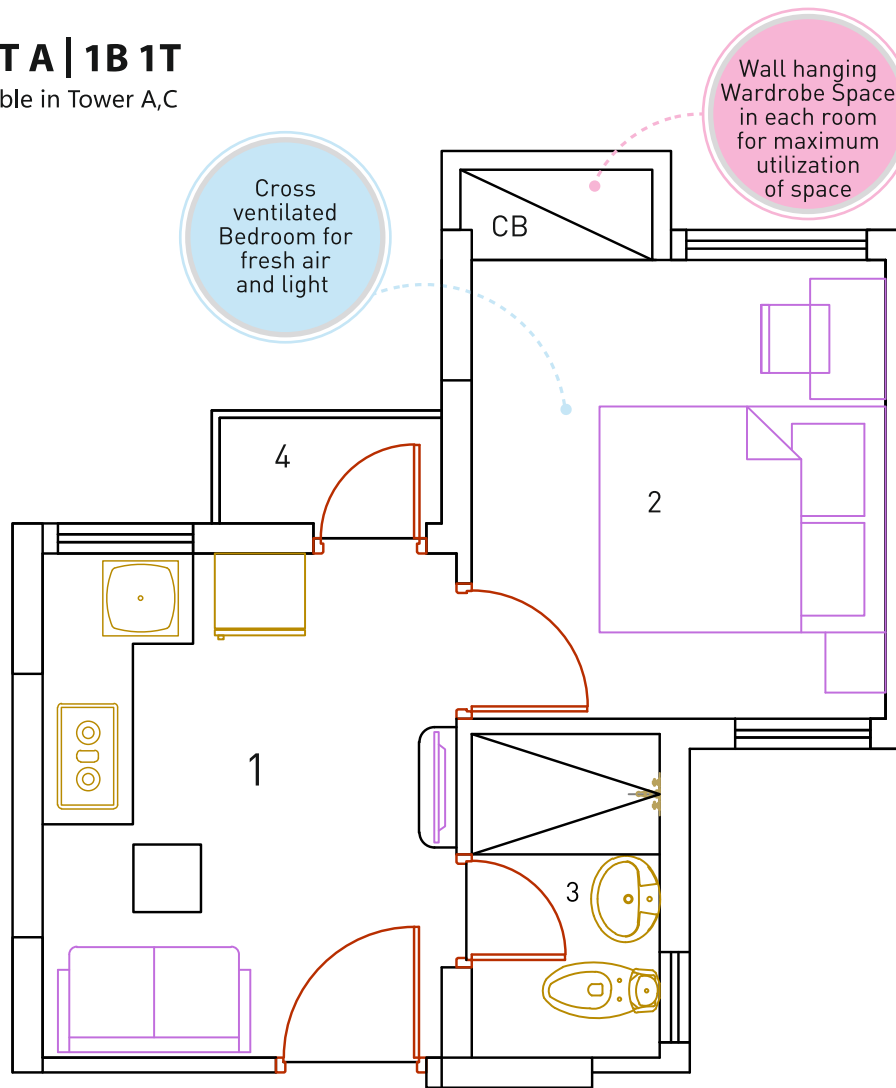

FLAT A | 1B 1T

Available in Tower A,C

Carpet area 231 sq.ft.

Built up area 283 sq.ft.

Standard built up area 400 sq.ft.

1	Kitchen/Dining	11'0" x 9'0"
2	Bedroom	12'0" x 9'0" (10'0" x 9'0" without CB)
3	Toilet	7'1" x 4'1"
4	Planter	5'0" x 2'6"