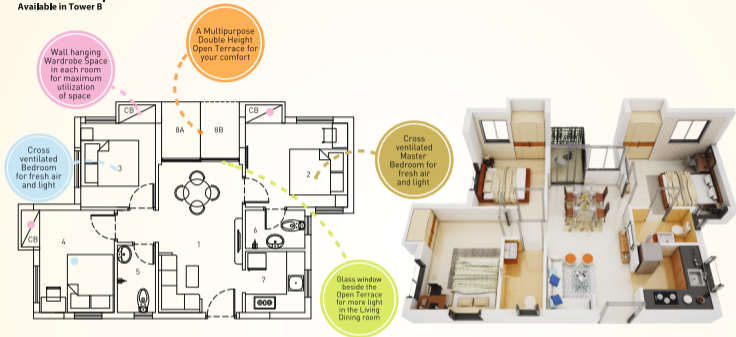

## FLAT TYPE D | 3B 2T

Available in Tower B

1	Living/Dining	9'0"x15'11"
2	Bedroom	11'0"x11'0" (11'0"x9'0" without CB)
3	Bedroom	8'0"x11'0" (8'0"x9'0" without CB)
4	Bedroom	10'0"x11'0" (8'0"x11'0" without CB)
5	Toilet	7'3"x4'1"
6	Toilet	6'5"x4'1"
7	Kitchen	6'5"x6'7"
8A	Open terrace	4'2"x6'1"
8B	Open terrace	4'2"x6'1"

**Carpet area** 561 sq.ft.

**Built up area** 656 sq.ft.

**Standard built up area** 910 sq.ft.