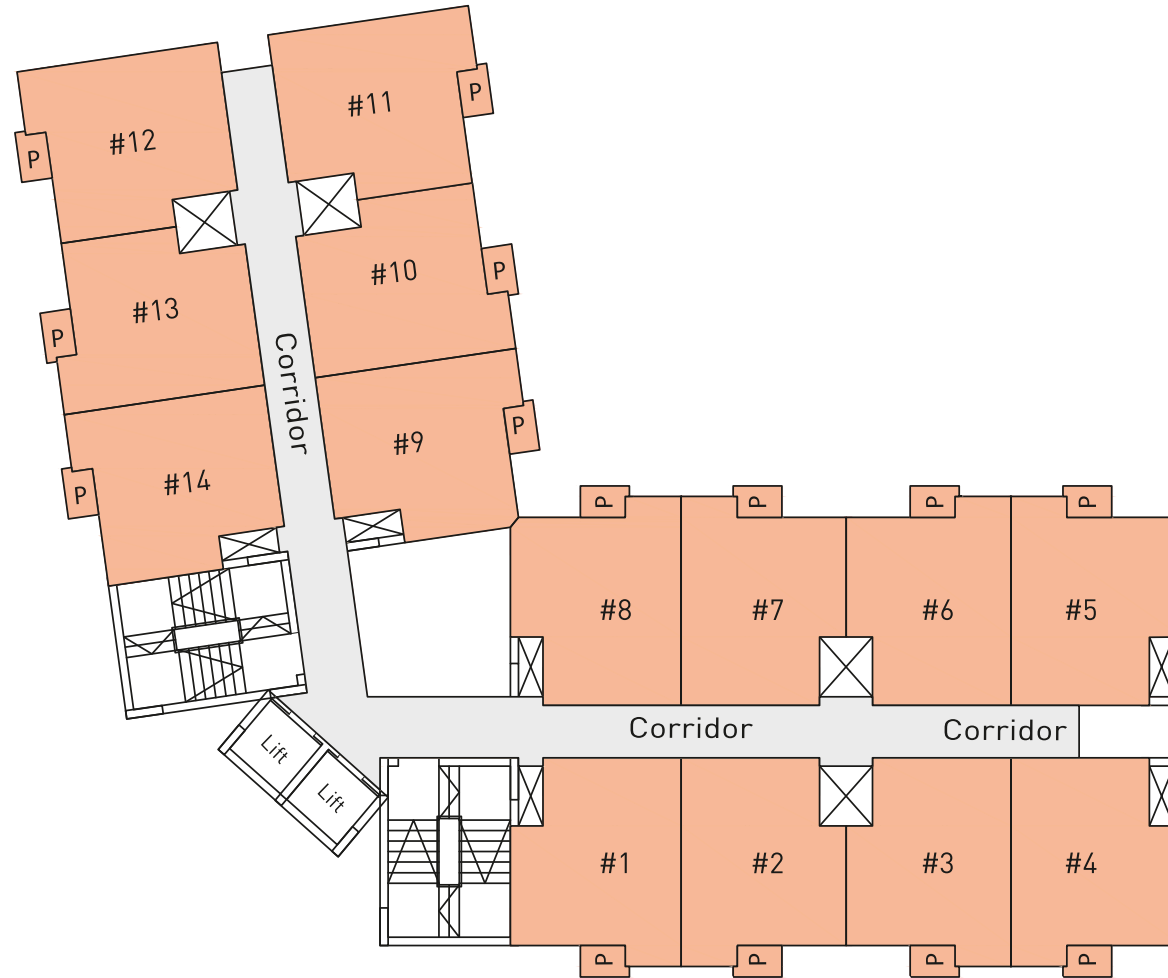

Tower K

Tower K | Typical Floor

 Type S I Studio