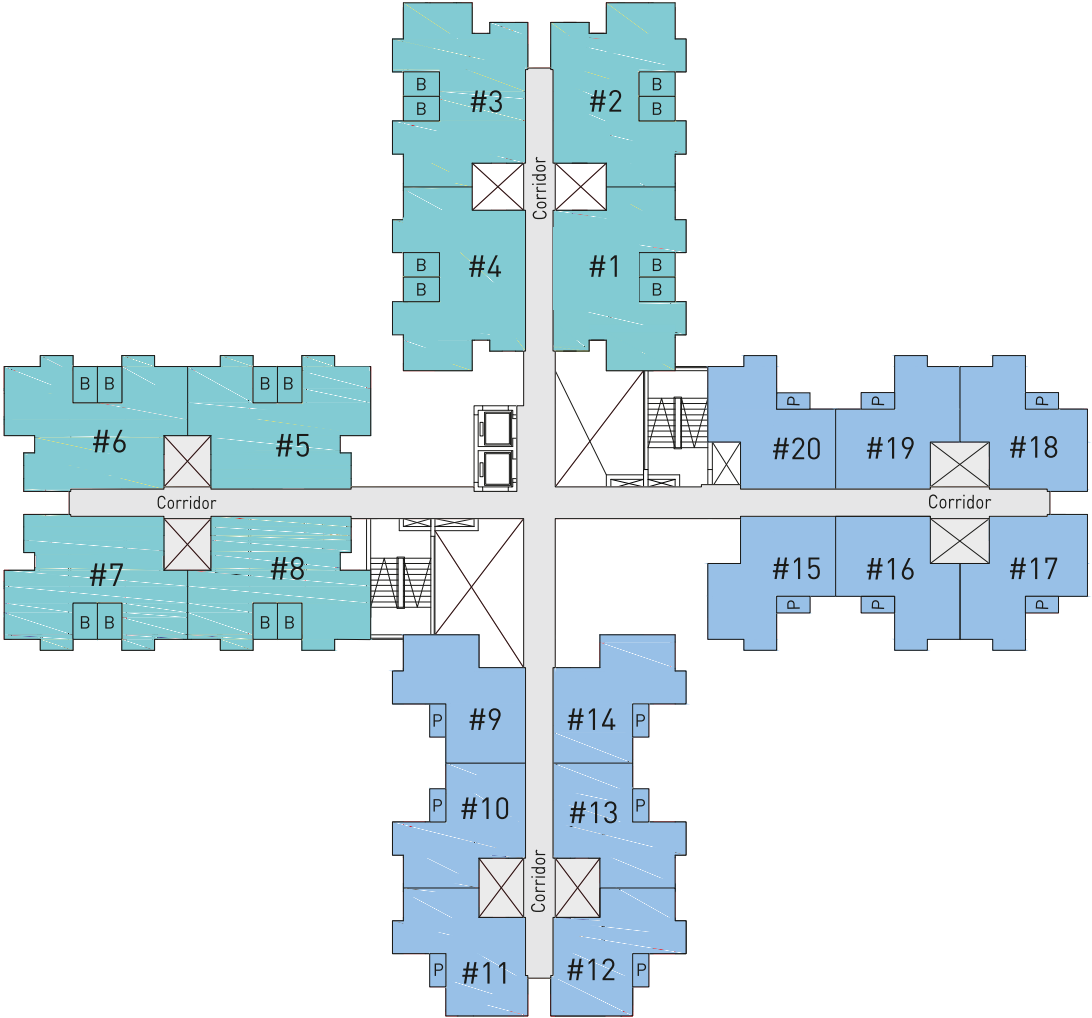

Tower J

Tower J | Typical Floor

- Type A | 1B1T
- Type B | 2B1T