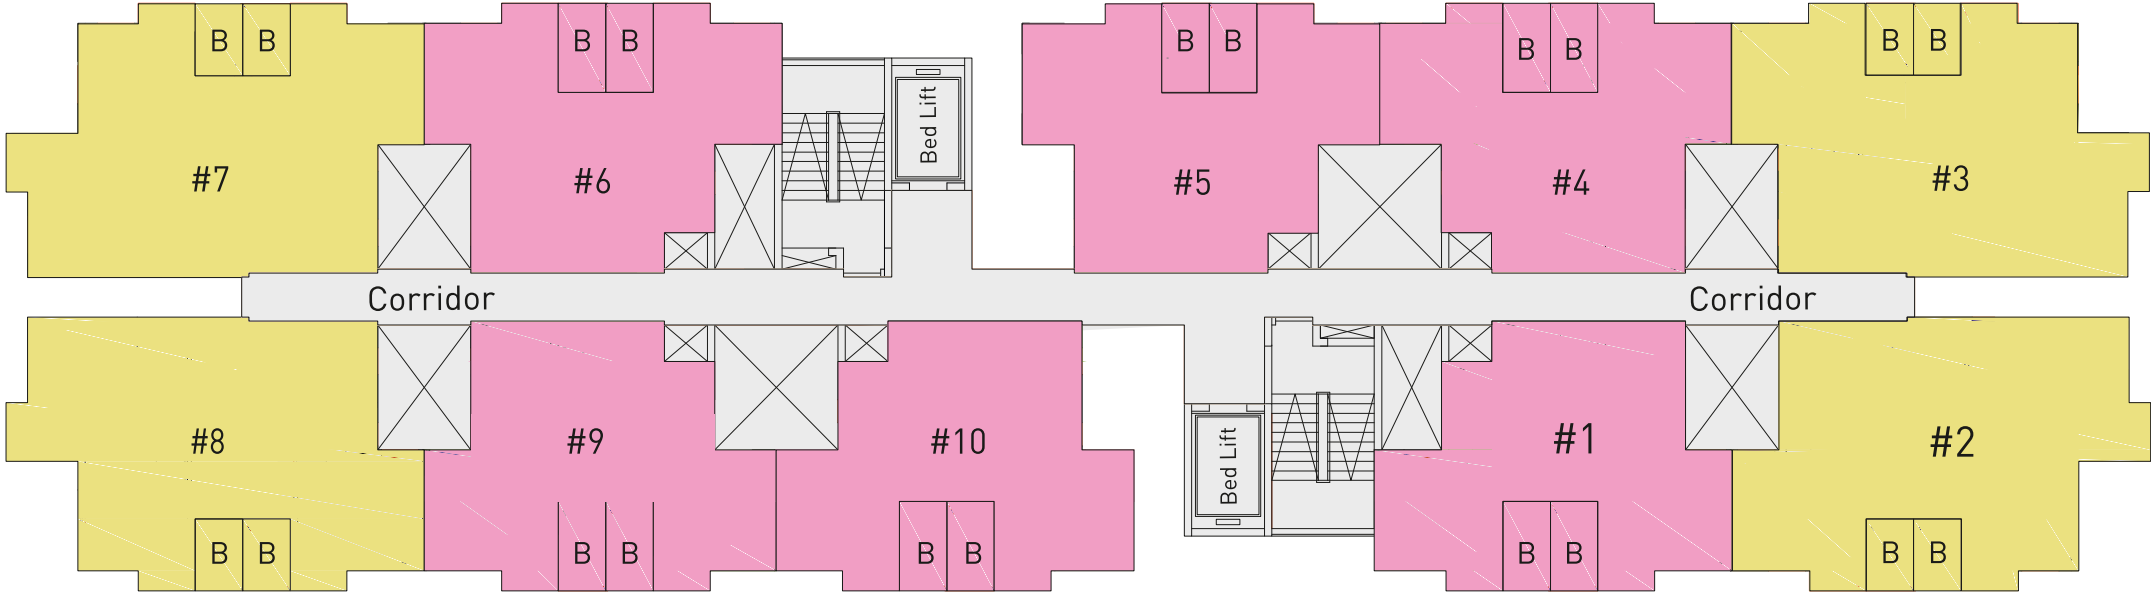

Tower F

Tower F | Typical Floor

- Type C2 | 2B2T
- Type D1 | 3B2T